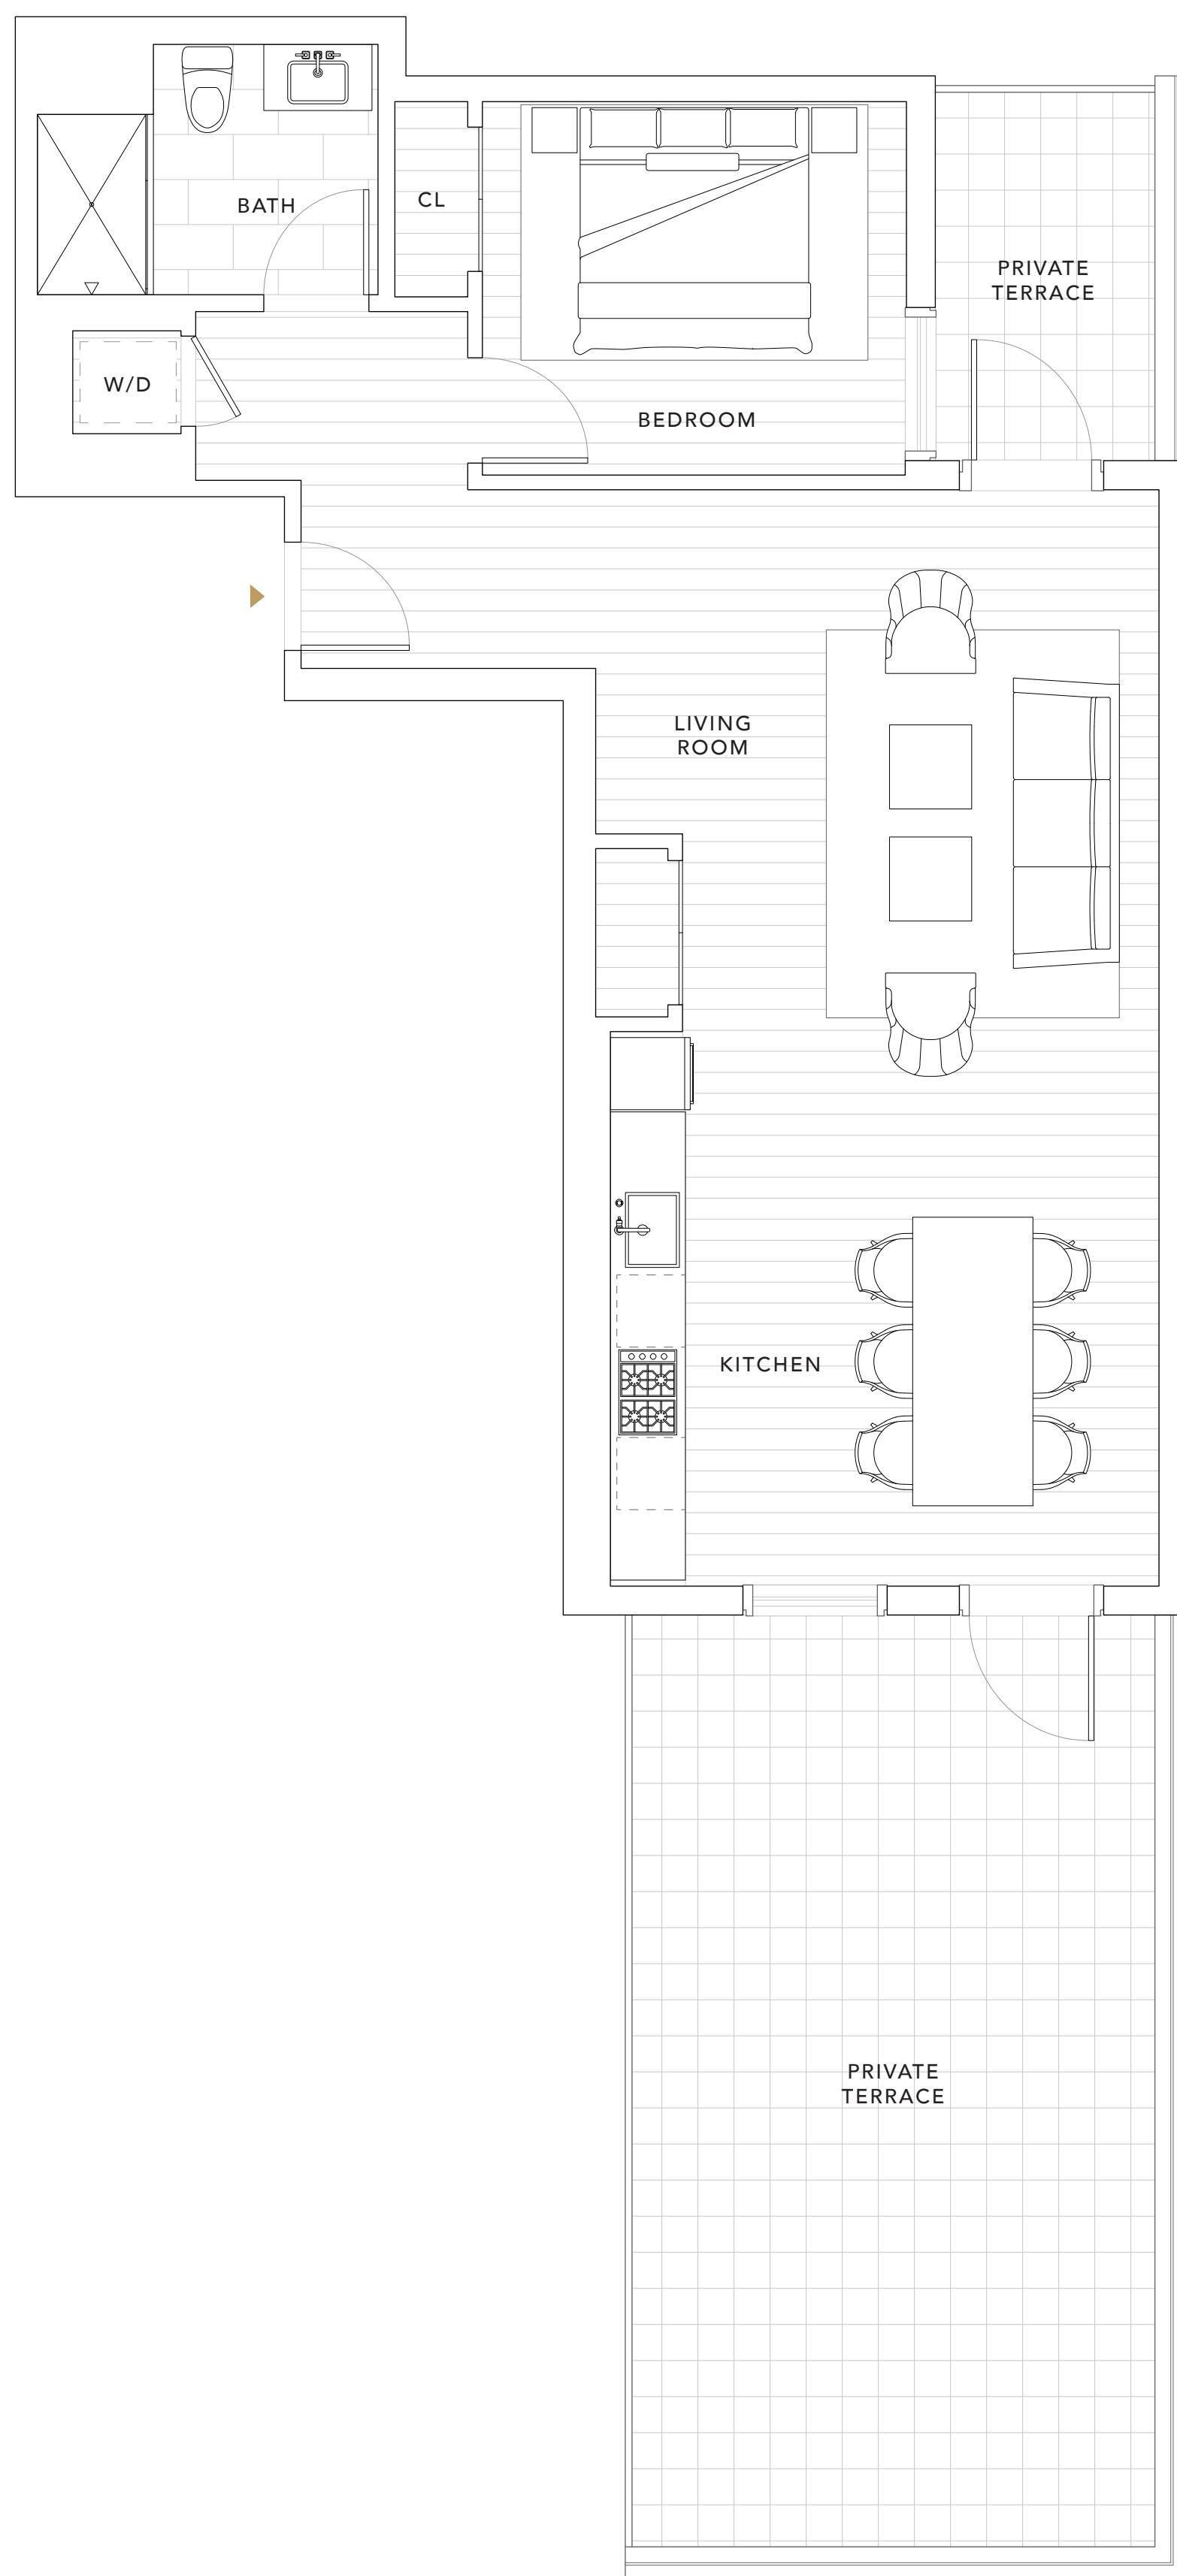

RESIDENCES 2D-3D*

1 BEDROOM
1 BATHROOM

INTERIOR
748 SQ FT
EXTERIOR*
438 SQ FT

*2D TERRACES AS SHOWN
3D 35± SQ FT BALCONY

SHAPED *by*
HISTORY.
ELEVATED *by*
DESIGN.