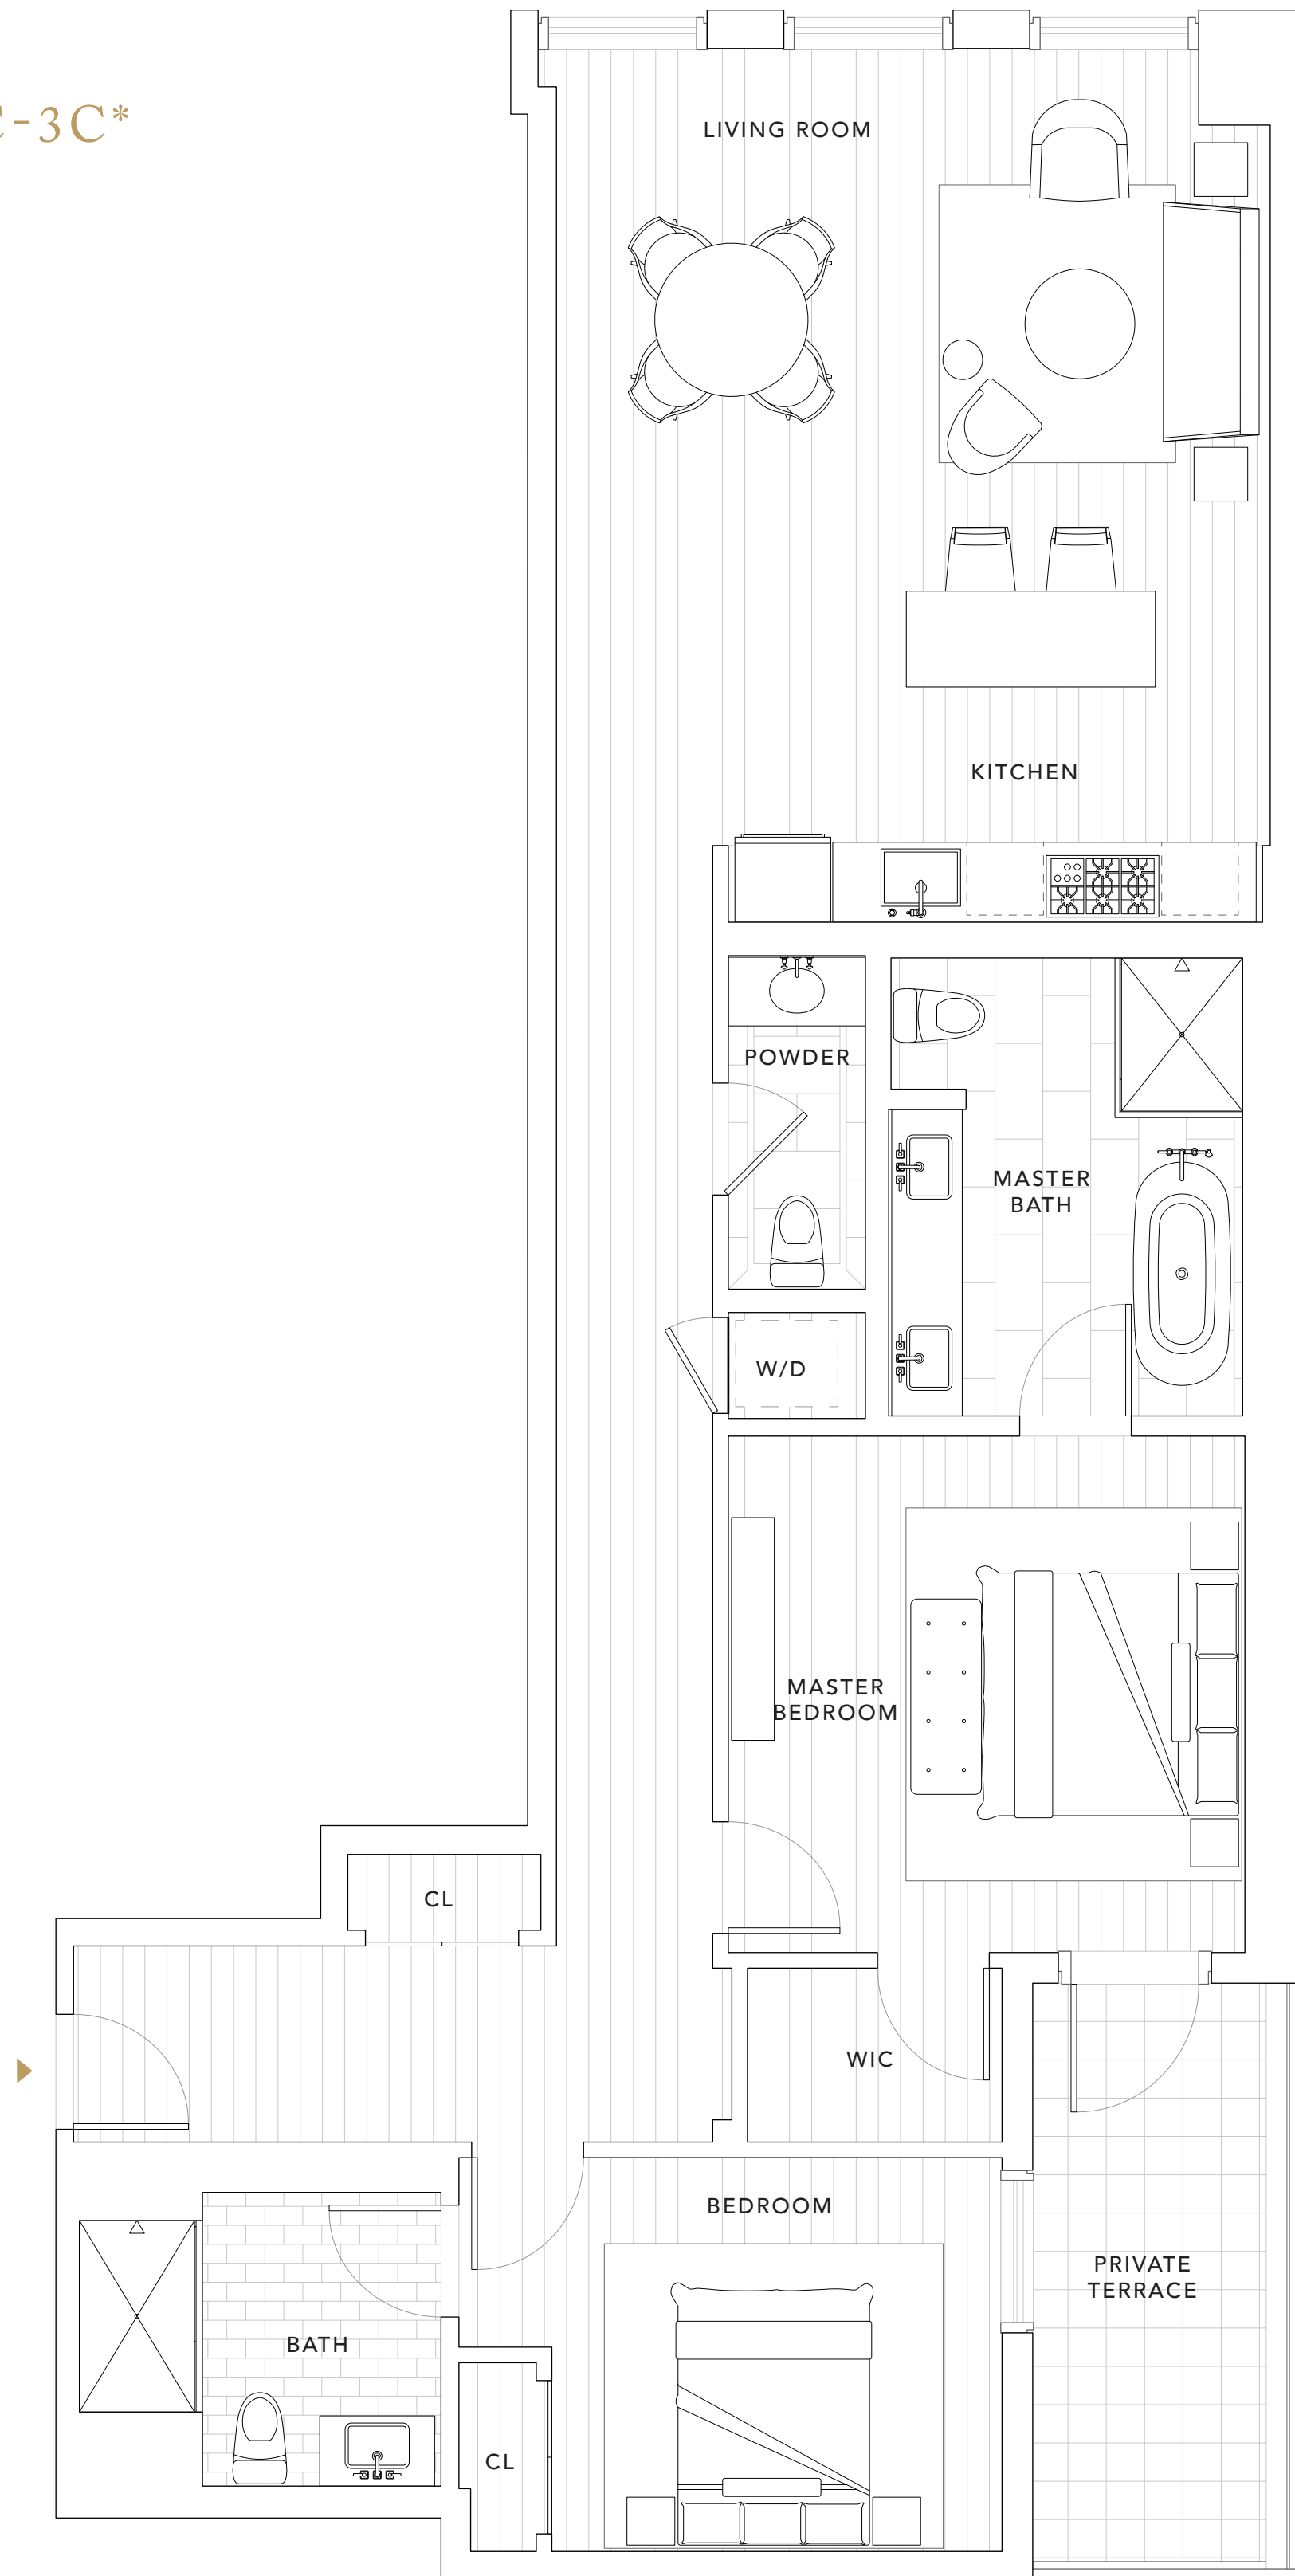

RESIDENCES 2C-3C*

2 BEDROOMS
2 BATHROOMS
POWDER ROOM

INTERIOR
1,275-1,276 SQ FT
EXTERIOR*
93 SQ FT

*2C TERRACE AS SHOWN
3C NO TERRACE

SHAPED *by*
HISTORY.
ELEVATED *by*
DESIGN.